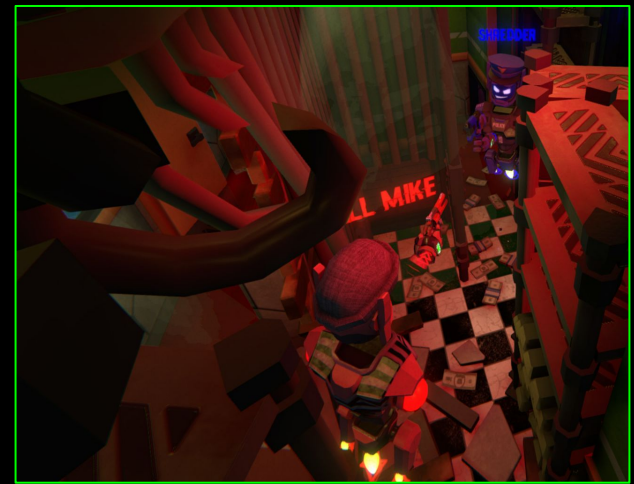

Game Length: ~ 6 minutes
Players: 2 - 4

You've entered the Egyptian Underworld and the residents want you gone!

Hold off increasingly difficult waves of enemies with friends. Don't let the team wipe or its
GAME OVER!

PvP

The vault has been broken open, a robbery is in progress! Pick a side and use elevators, crawl spaces and buttons to win!

Game Length: ~ 6 minutes
Players: 2 - 4

VERSUS

VIRTUAL REALITY LASER TAG

Versus is a retro-futuristic VR laser tag game. Get ready for epic team battles with your V99 blasters and shield in this action-packed 8-map shooter