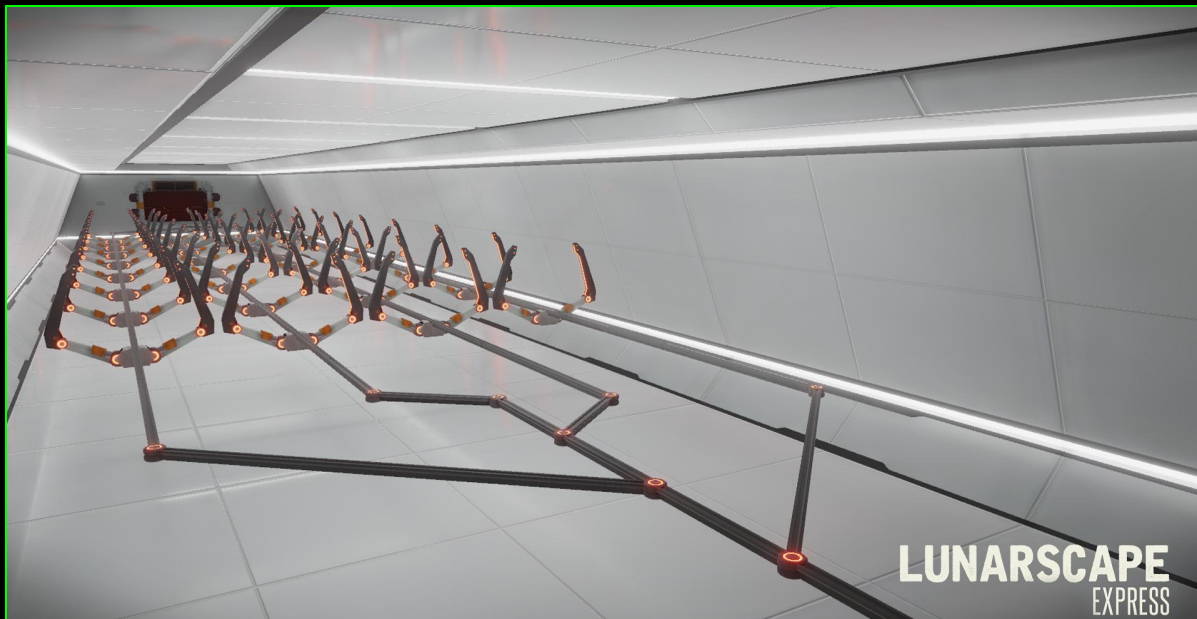

Game Length: 15 min
Players: 2 - 4

LUNARSCAPE EXPRESS

Your help is urgently needed on the moon to unravel the challenges that have arisen. VEX Corp is counting on you to work together with your team and overcome the obstacles that unfold before your eyes.