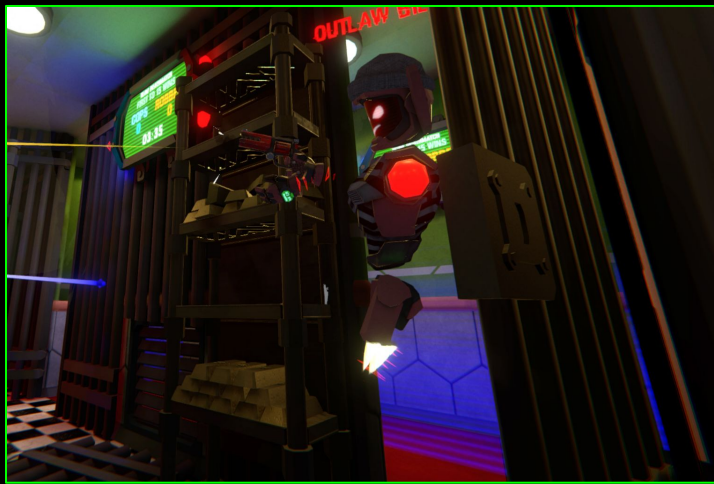

PvP

The vault has been broken open, a robbery is in progress! Pick a side and use elevators, crawl spaces and buttons to win!

Game Length: ~ 6 minutes
Players: 2 - 4

VERSUS

VIRTUAL REALITY LASER TAG

Versus is a retro-futuristic VR laser tag game. Get ready for epic team battles with your V99 blasters and shield in this action-packed 8-map shooter